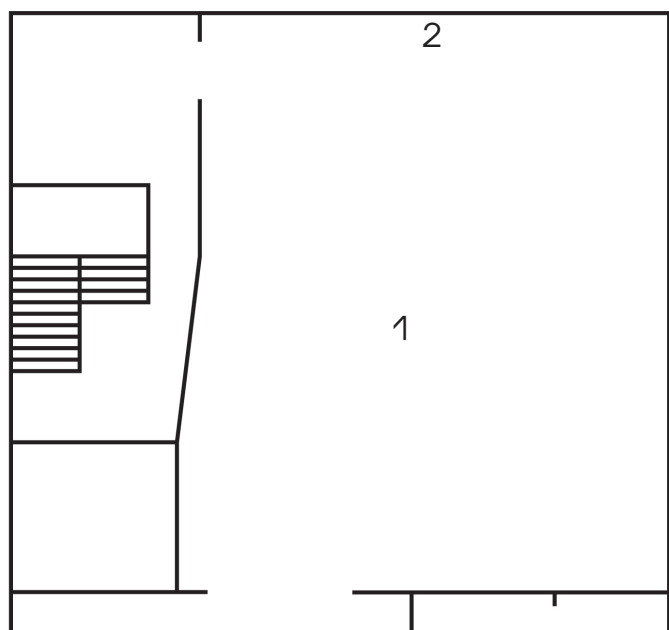

ABOUT THE ARTIST

Nnena Kalu is a studio artist at ActionSpace, a London based visual arts organisation that supports artists with learning disabilities. Kalu has created extensive site-specific installations in public settings for Le Madmusee's "Capharnaum" at Theatre de Liege in Belgium in 2016 and at Project Ability's Trongate 103 Gallery for Glasgow International 2018. Her Glasgow installation was one of a-n's recommended events for the Festival, "Kalu undoubtedly has an essence of Phyllida Barlow about her but Kalu's ingenuity makes Barlow look demure and restrained in comparison – her colour palette is riotous and the taped shapes crackle with surprising, boundless energy."

ABOUT ACTIONSPACE

ActionSpace is a London based visual arts organisation that supports artists with learning disabilities and creates innovative projects for people with learning disabilities to engage with the visual arts. ActionSpace's work with high profile cultural organisations such as the Royal Academy of Arts, Camden Arts Centre, Outside In and Pallant House Gallery has helped to establish a place for artist with learning disabilities in the contemporary arts sector.

WORK DETAILS

1. *Wrapping*, 2019
Film Wrap, Tape, Fabric, VHS Tape,
Polycarbonate Tubes
Dimensions variable

2. *Vortex Paintings*, 2018 – 2019
Acrylic on paper
110 x 100cm